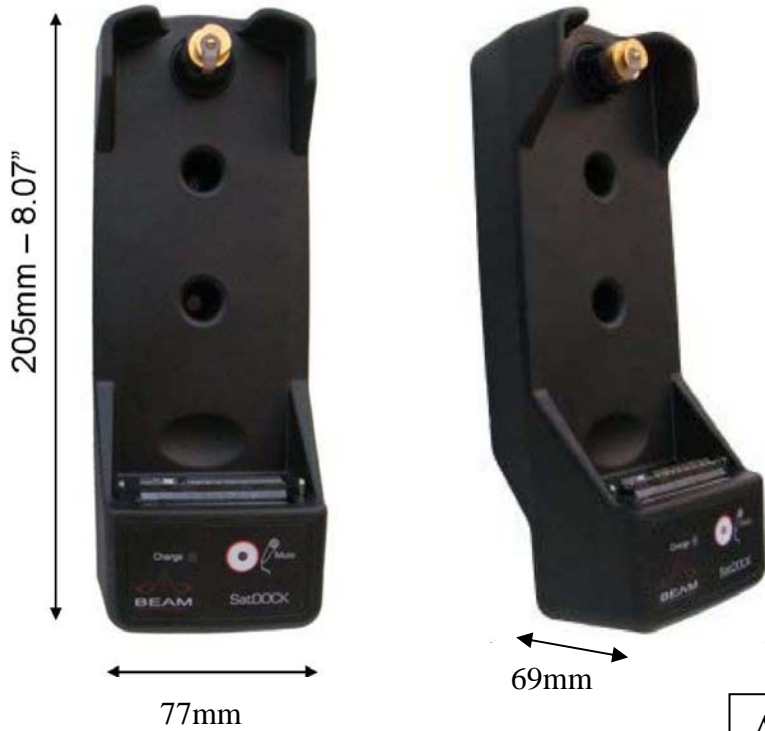

Dimensions SatDock and Basic Cradle

Optional Privacy Handset

Antenna Options

Magnetic Mounted with 5m cable

Aero Antenna (additional cost)